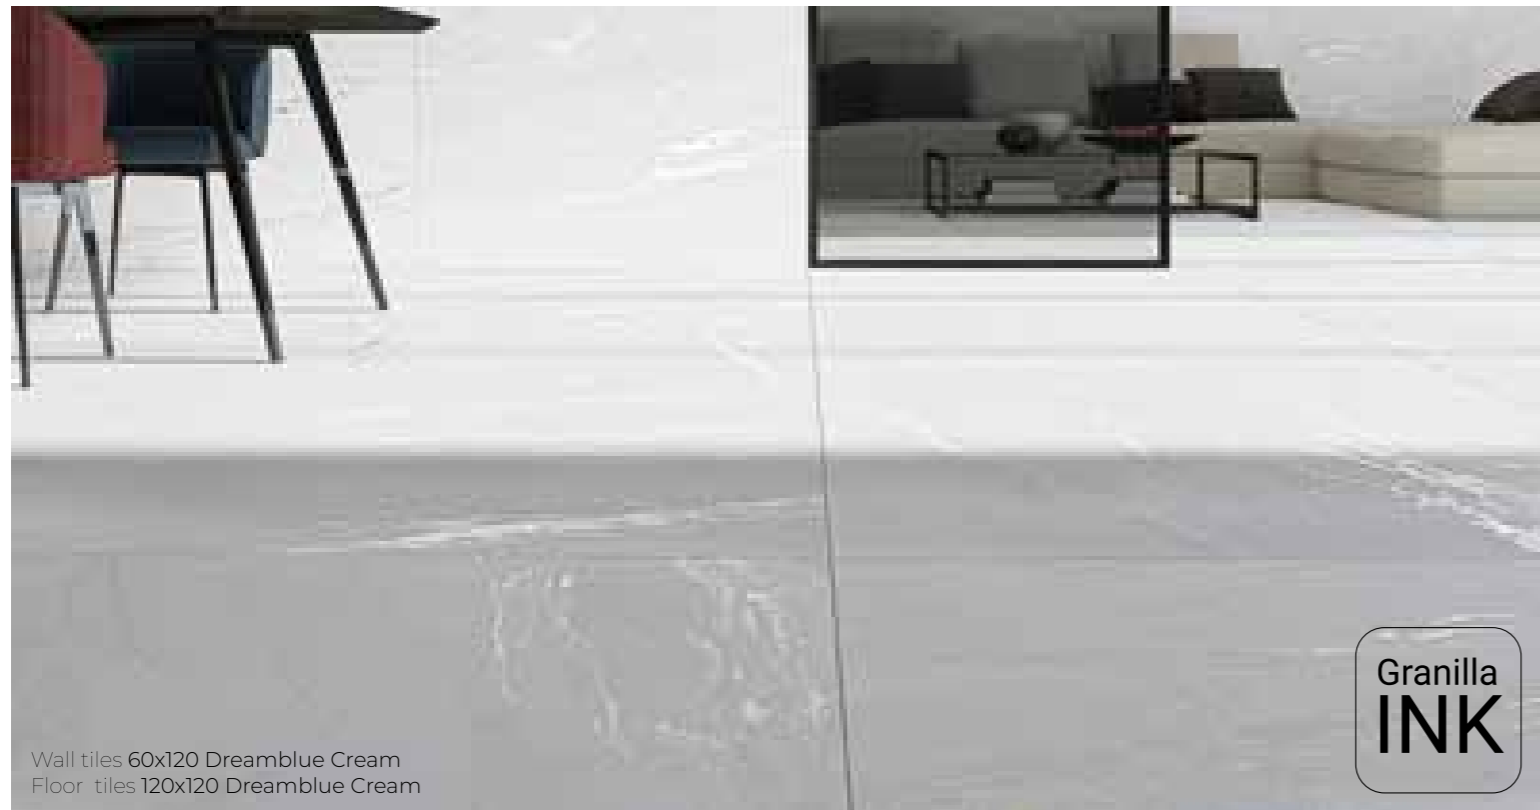

Wall tiles 60x120 Dreamblue Cream
Floor tiles 120x120 Dreamblue Cream