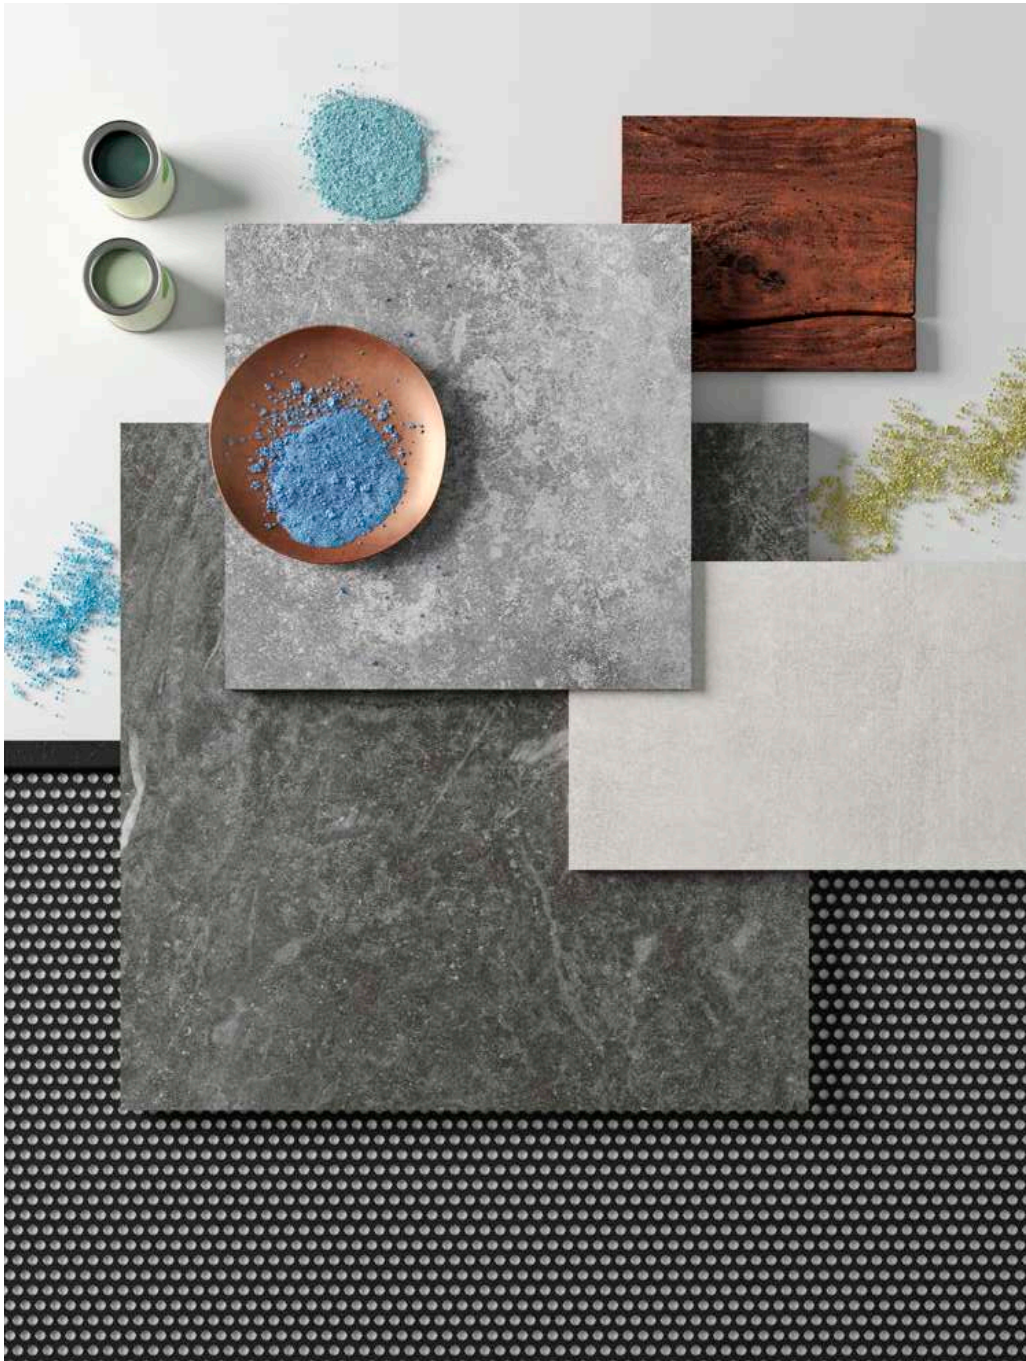

Kainos
fusion stone

Colorker®

Time to inspire♦

KAINOS

EN Kainos is launched as the new collection by Colorker that expands boundaries and marks a development in our stone series.

Always alert to the latest trends, we give the world of stone new reliefs and decors, looking for the perfect blending with other materials that enable the beauty of our tiles to be enhanced.

This blending of materials, which incorporates cements, marbles and granite, is the result of detailed design work, that has also benefited from the latest technology in order to achieve the most realistic effects.

Cette fusion de matériaux, dans laquelle des ciments, des marbres et des granits sont intégrés, est le fruit d'un travail de conception minutieux, qui a également fait appel aux technologies les plus récentes afin d'obtenir les effets les plus réalistes.