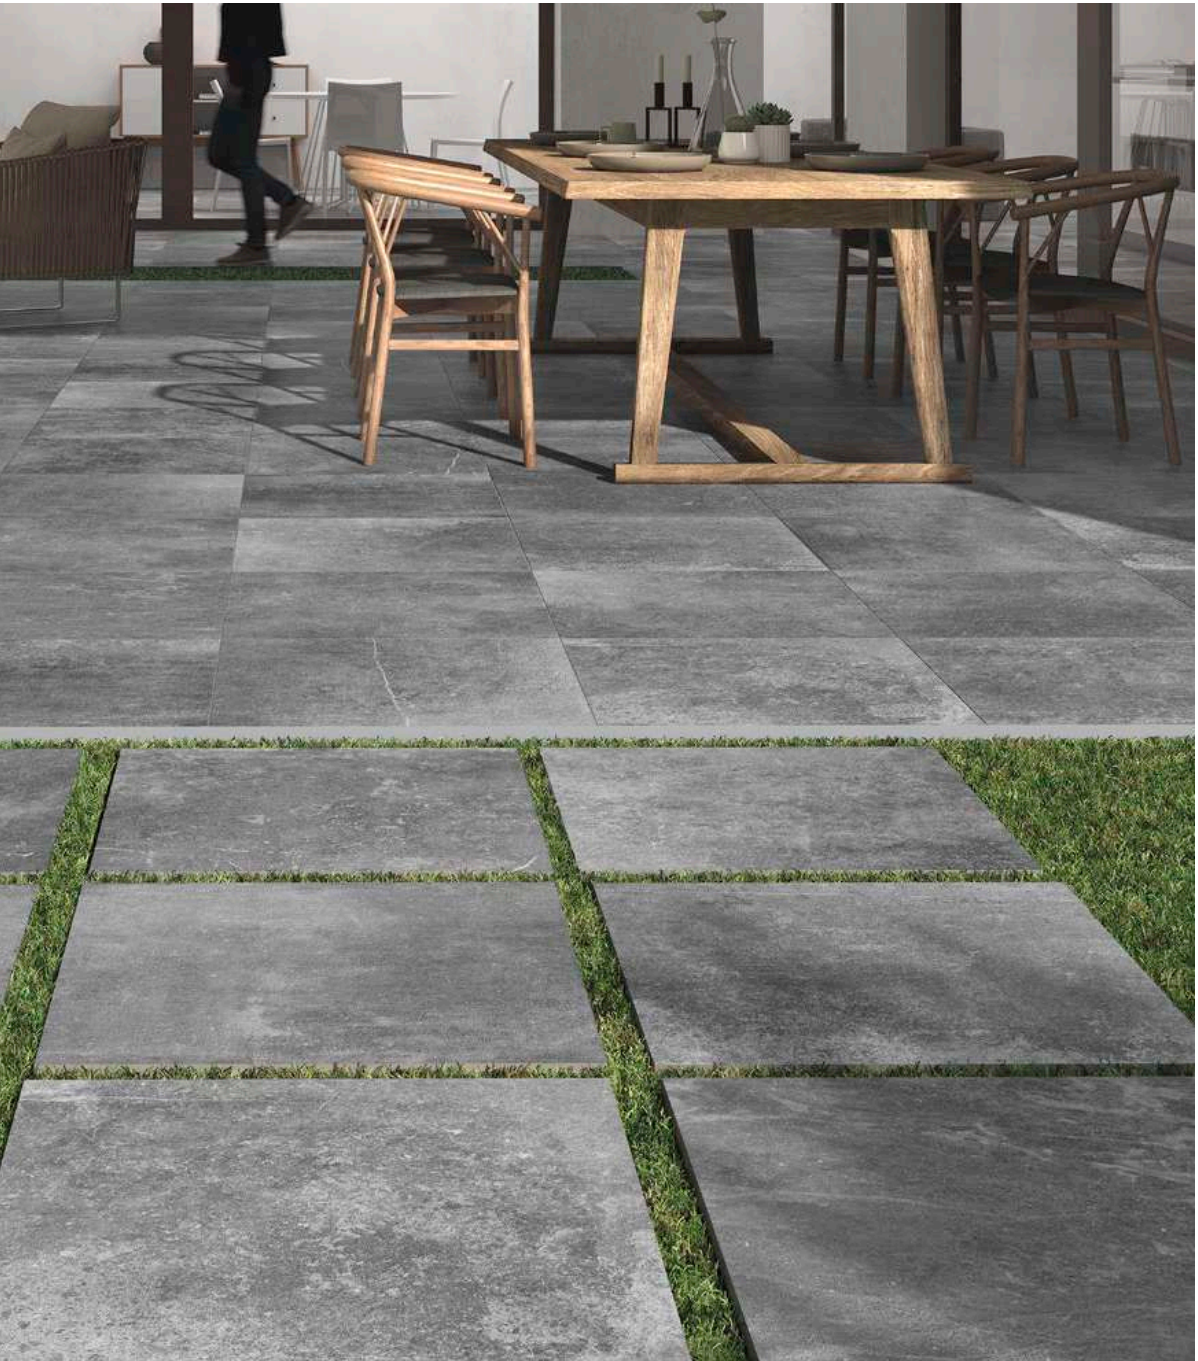

Pesos y medidas

PACKING LIST

	PIEZAS CAJA PIEZES BOX	KG. CAJA KG. BOX	M² CAJA S.Q.M. BOX	CAJA EUROPALET BOX EUROPALLET	KG. EUROPALET KG. EUROPALLET	M² EUROPALET S.Q.M. EUROPALLET
BASES						
90 x 90^R	2	42	1,62	20	840	32,4
59,5 x 119,2^R	2	32,6	1,42	21	684,6	29,82
59,5 x 59,5^R	3	22,5	1,06	40	900	42,4
60 x 60 Duplo Grip Plus	2	31,6	0,72	30	948	21,6
29,5 x 59,5^R	7	24,7	1,23	40	988	49,2
PIEZAS ESPECIALES						
Artstone 30 x 30	11	22,5	1	30	675	30
Mosaico 30 x 30	11	20,15	1	30	604,5	30
Rodapié 9,7 x 59,5	14	19,24	0,8	30	962	40

Iconos descriptivos

DESCRIPTIVE ICONS

M Precio por m²
Porcelain

C Precio por caja
Price per box

P Precio por unidad
Price per unit

P Porcelánico
Porcelain

W_b Pasta blanca
White body

W Revestimiento
Wall tiles

F Pavimento
Floor tiles

G Brillo
Gloss

M Mate
Matt

Antideslizante agradable al tacto
Grip finish that offers a pleasant touch

20 mm de espesor
Thickness 20 mm

Variación media
Moderate variation

V1 Uniforme
Uniform

V3 Variación media
Moderate variation

V2 Variación leve
Slight variation

V4 Variación alta
Strong variation

Certificaciones

CERTIFICATES

INTERNATIONAL
STANDARDS
WORLDWIDE

DECLARACIÓN
AMBIENTAL
DE PRODUCTO

ISTYTUT SZKLA I
CERAMIKI