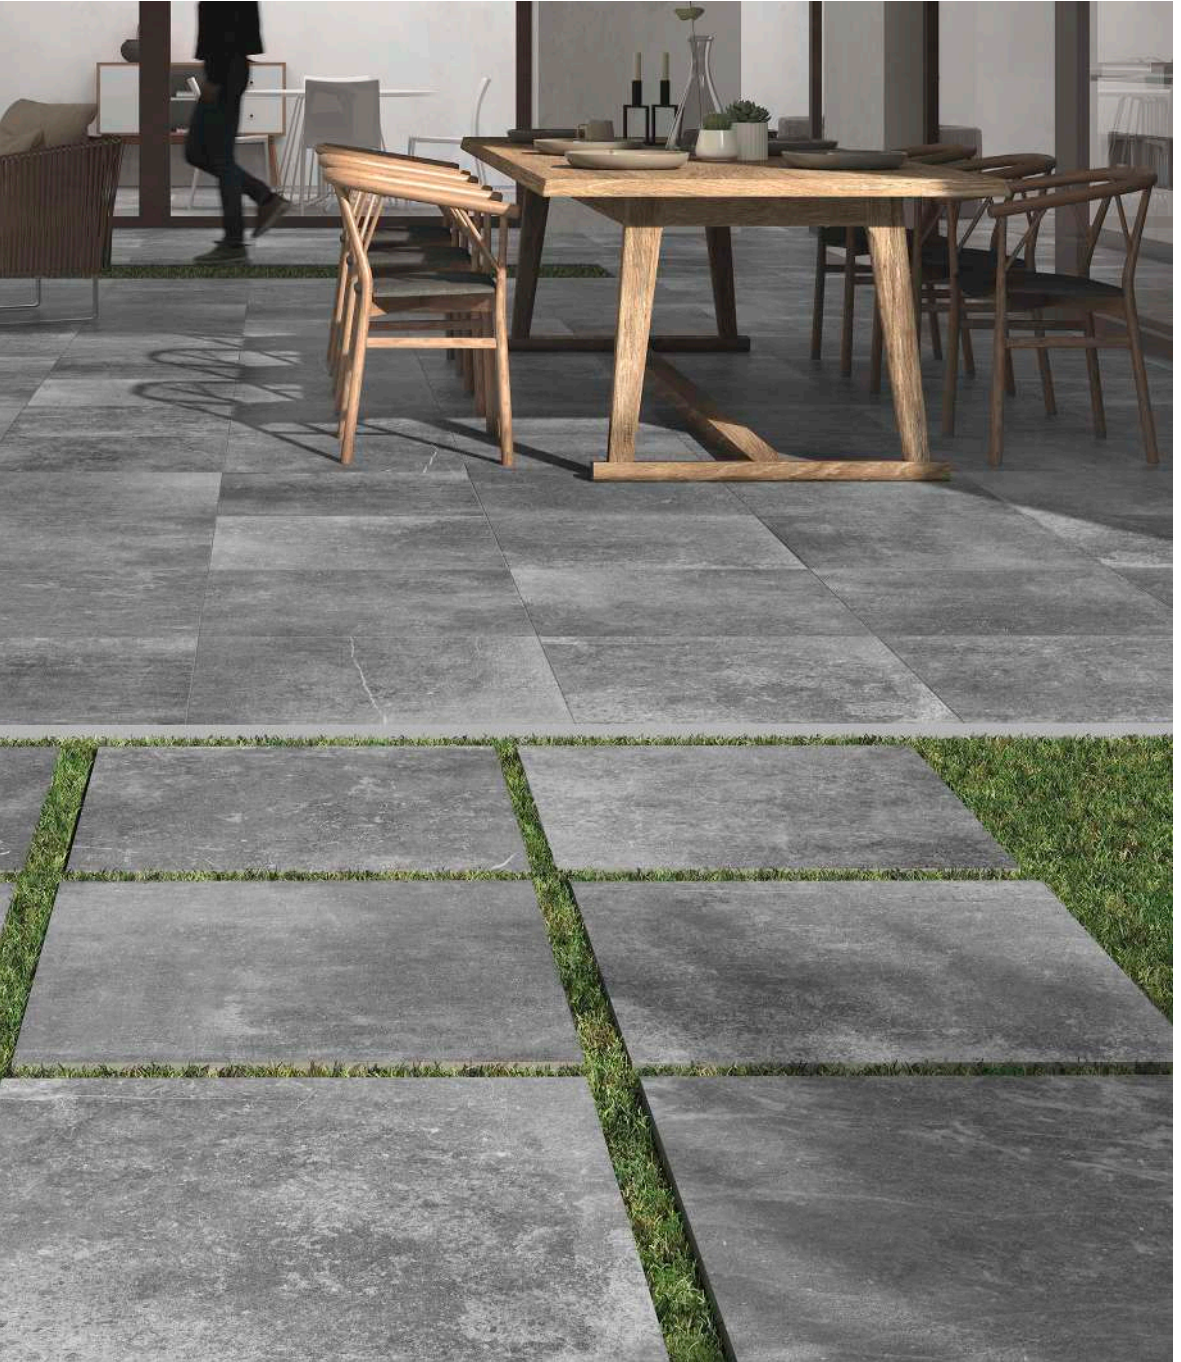

Pesos y medidas

PACKING LIST

	PIEZAS CAJA PIEZES BOX	KG. CAJA KG. BOX	M² CAJA S.Q.M. BOX	CAJA EUROPALET BOX EUROPALET	KG. EUROPALET KG. EUROPALET	M² EUROPALET S.Q.M. EUROPALET
BASES						
75 x 150^R	1	27,50	1,13	36	1040	40,68
59,5 x 119,2^R	2	32,76	1,42	21	708	29,82
59,5 x 119,2^R Relieve	2	32,76	1,42	21	708	29,82
90 x 90^R	2	40,50	1,62	20	831	32,40
60 x 60 Duplo Grip +	2	31,6	0,72	30	948	21,6
29,5 x 59,5^R	8	21,56	1,40	32	704	44,80
29,5 x 59,5^R Relieve	7	21,47	1,23	32	701	39,36
PIEZAS ESPECIALES						
Mosaico 30 x 30	11	20,15	1	30	604,5	30
Listelo 6,93 x 59,5*	-	-	-	-	-	-
Rodapié 9,7 x 90*	-	-	-	-	-	-
Rodapié 9,7 x 59,5	15	19,00	0,89	64	1216	56,96

Consulten con el fabricante para adquirir peldaños

FOR STEPS PLEASE CONTACT THE MANUFACTURER

* Consultar con fábrica / Check details with factory

Iconos descriptivos

DESCRIPTIVE ICONS

Precio por m²
Price per m²

Precio por caja
Price per box

Precio por unidad
Price per unit

Porcelánico
Porcelain

Revestimiento
Wall tiles

Pavimento
Floor tiles

Mate
Matt

Relieve
Relief

Variación media
Moderate variation

Variación cromática
Chromatic variation

V1 Uniforme
Uniform

V2 Variación leve
Slight variation

V3 Variación media
Moderate variation

V4 Variación alta
Strong variation

Certificaciones

CERTIFICATES

UCRANIA
CERTIFICATION