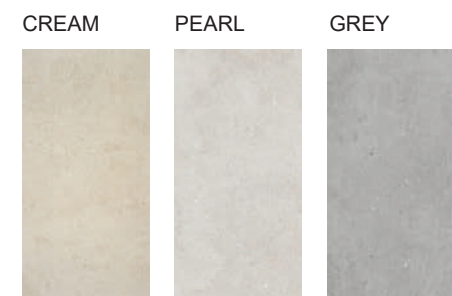

FLAX PORCELAIN TILE

RECT. MATT **20UT**
20mm · 0.78" THICKNESS ANTISLIP C3/R11

60x120cm 24"x47" 60x120cm 24"x47" 60x120cm 24"x47"

Available also:

PORCELAIN TILE POLISHED RECT.	PORCELAIN TILE MATT RECT.	PORCELAIN TILE MATT RECT.	RED BODY WALL TILE MATT
120x120 · 47"x47"	120x120 · 47"x47"	60x60 · 24"x24"	30x60 · 12"x24"
60x120 · 24"x47"	60x120 · 24"x47"	30x60 · 12"x24"	
	75x75 · 30"x30"		
	60x60 · 24"x24"		