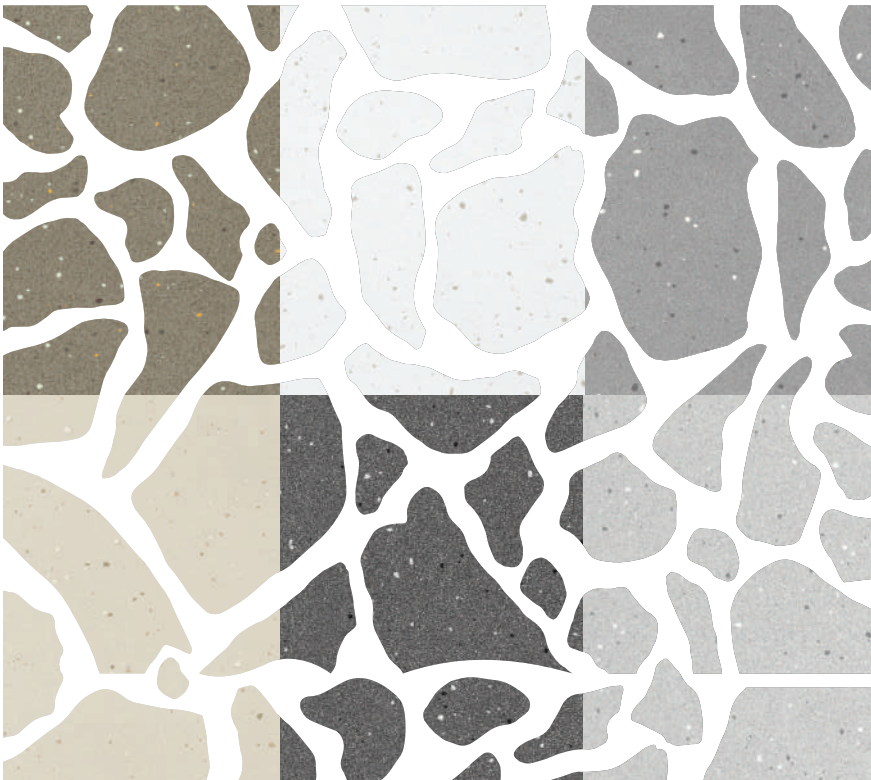

PEARL
SERIES

show casing

TERRAZZO DESIGNS

FULJ BODY
VITRIFIED TILES

600x1200mm | [9mm Thickness]
Fullbody

INTRODUCING TERRAZZO DESIGNS

Terrazzo designs offer a captivating blend of classic elegance and contemporary style. It typically appears to have a base of concrete or resin filled with a mosaic of chips from natural stones. The chips are carefully arranged to create intricate patterns, ranging from geometric shapes to organic motifs. Terrazzo designs come in a wide array of colors, allowing for endless customization to suit any aesthetic preference. From subtle and understated to bold and eye-catching, Terrazzo designs add character and charm to any space, making them a versatile choice.